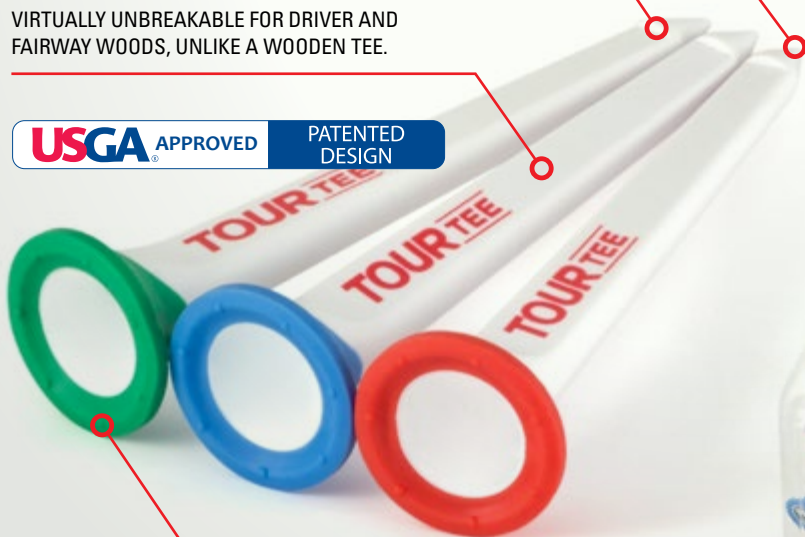

GROOVE CLEANER

EASY TEEING WITH SHARPENED TIP.

BARBED POINT PREVENTS THE TEE FROM FLYING AWAY.

VIRTUALLY UNBREAKABLE FOR DRIVER AND
FAIRWAY WOODS, UNLIKE A WOODEN TEE.

USGA APPROVED PATENTED
DESIGN

THE SMALL NODULES ON TOP OF THE TEE PROMOTE
LOW-SPIN LAUNCH FOR ADDED DISTANCE AND CONTROL.